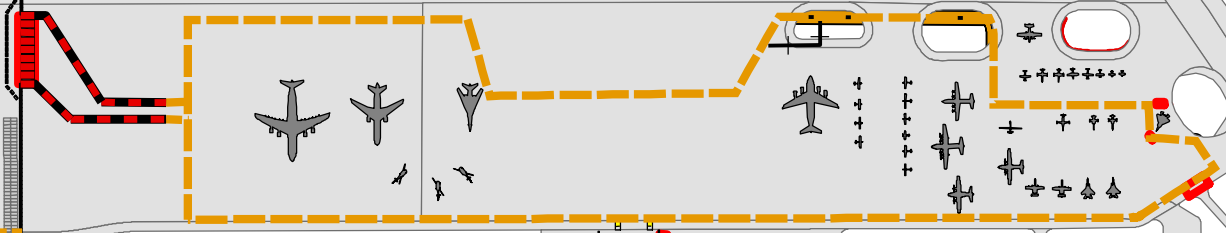

Dover AFB Parking

Legend

-  Parking Spot
-  Entry Control Point
-  Entry Route

Prepared by: SrA Woodward Michael
Date: 8/16/2017

Path: L:\GIS\Specialty maps\Open House 2017\Main Ramp\DoverAFBParking.mxd

PUBLIC PARKING [\(CLICK FOR DIRECTIONS\)](#)

NORTH GATE ENTRANCE [CLICK FOR DIRECTIONS](#)